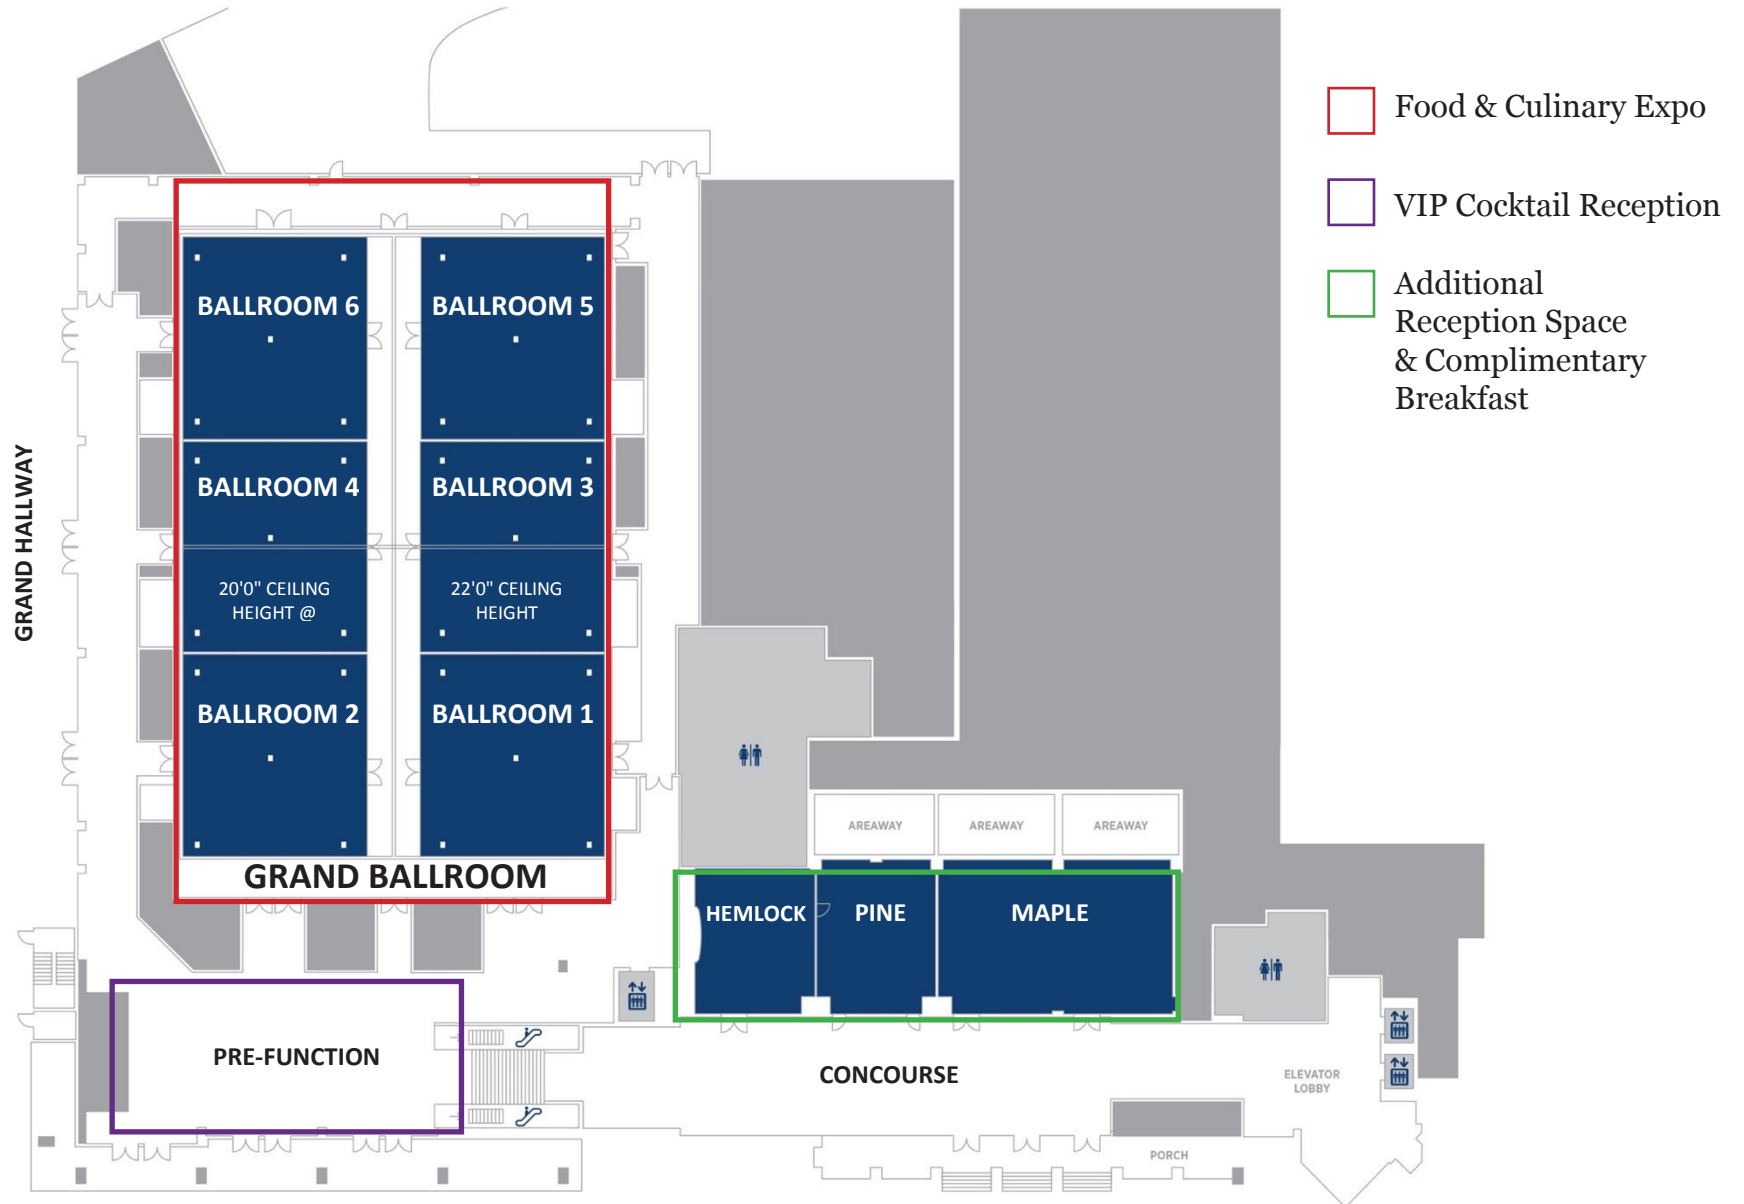

EVENT CENTER

MOUNT AIRY
CASINO • RESORT • SPA

312 Woodland Rd, Mount Pocono, Pennsylvania 18344